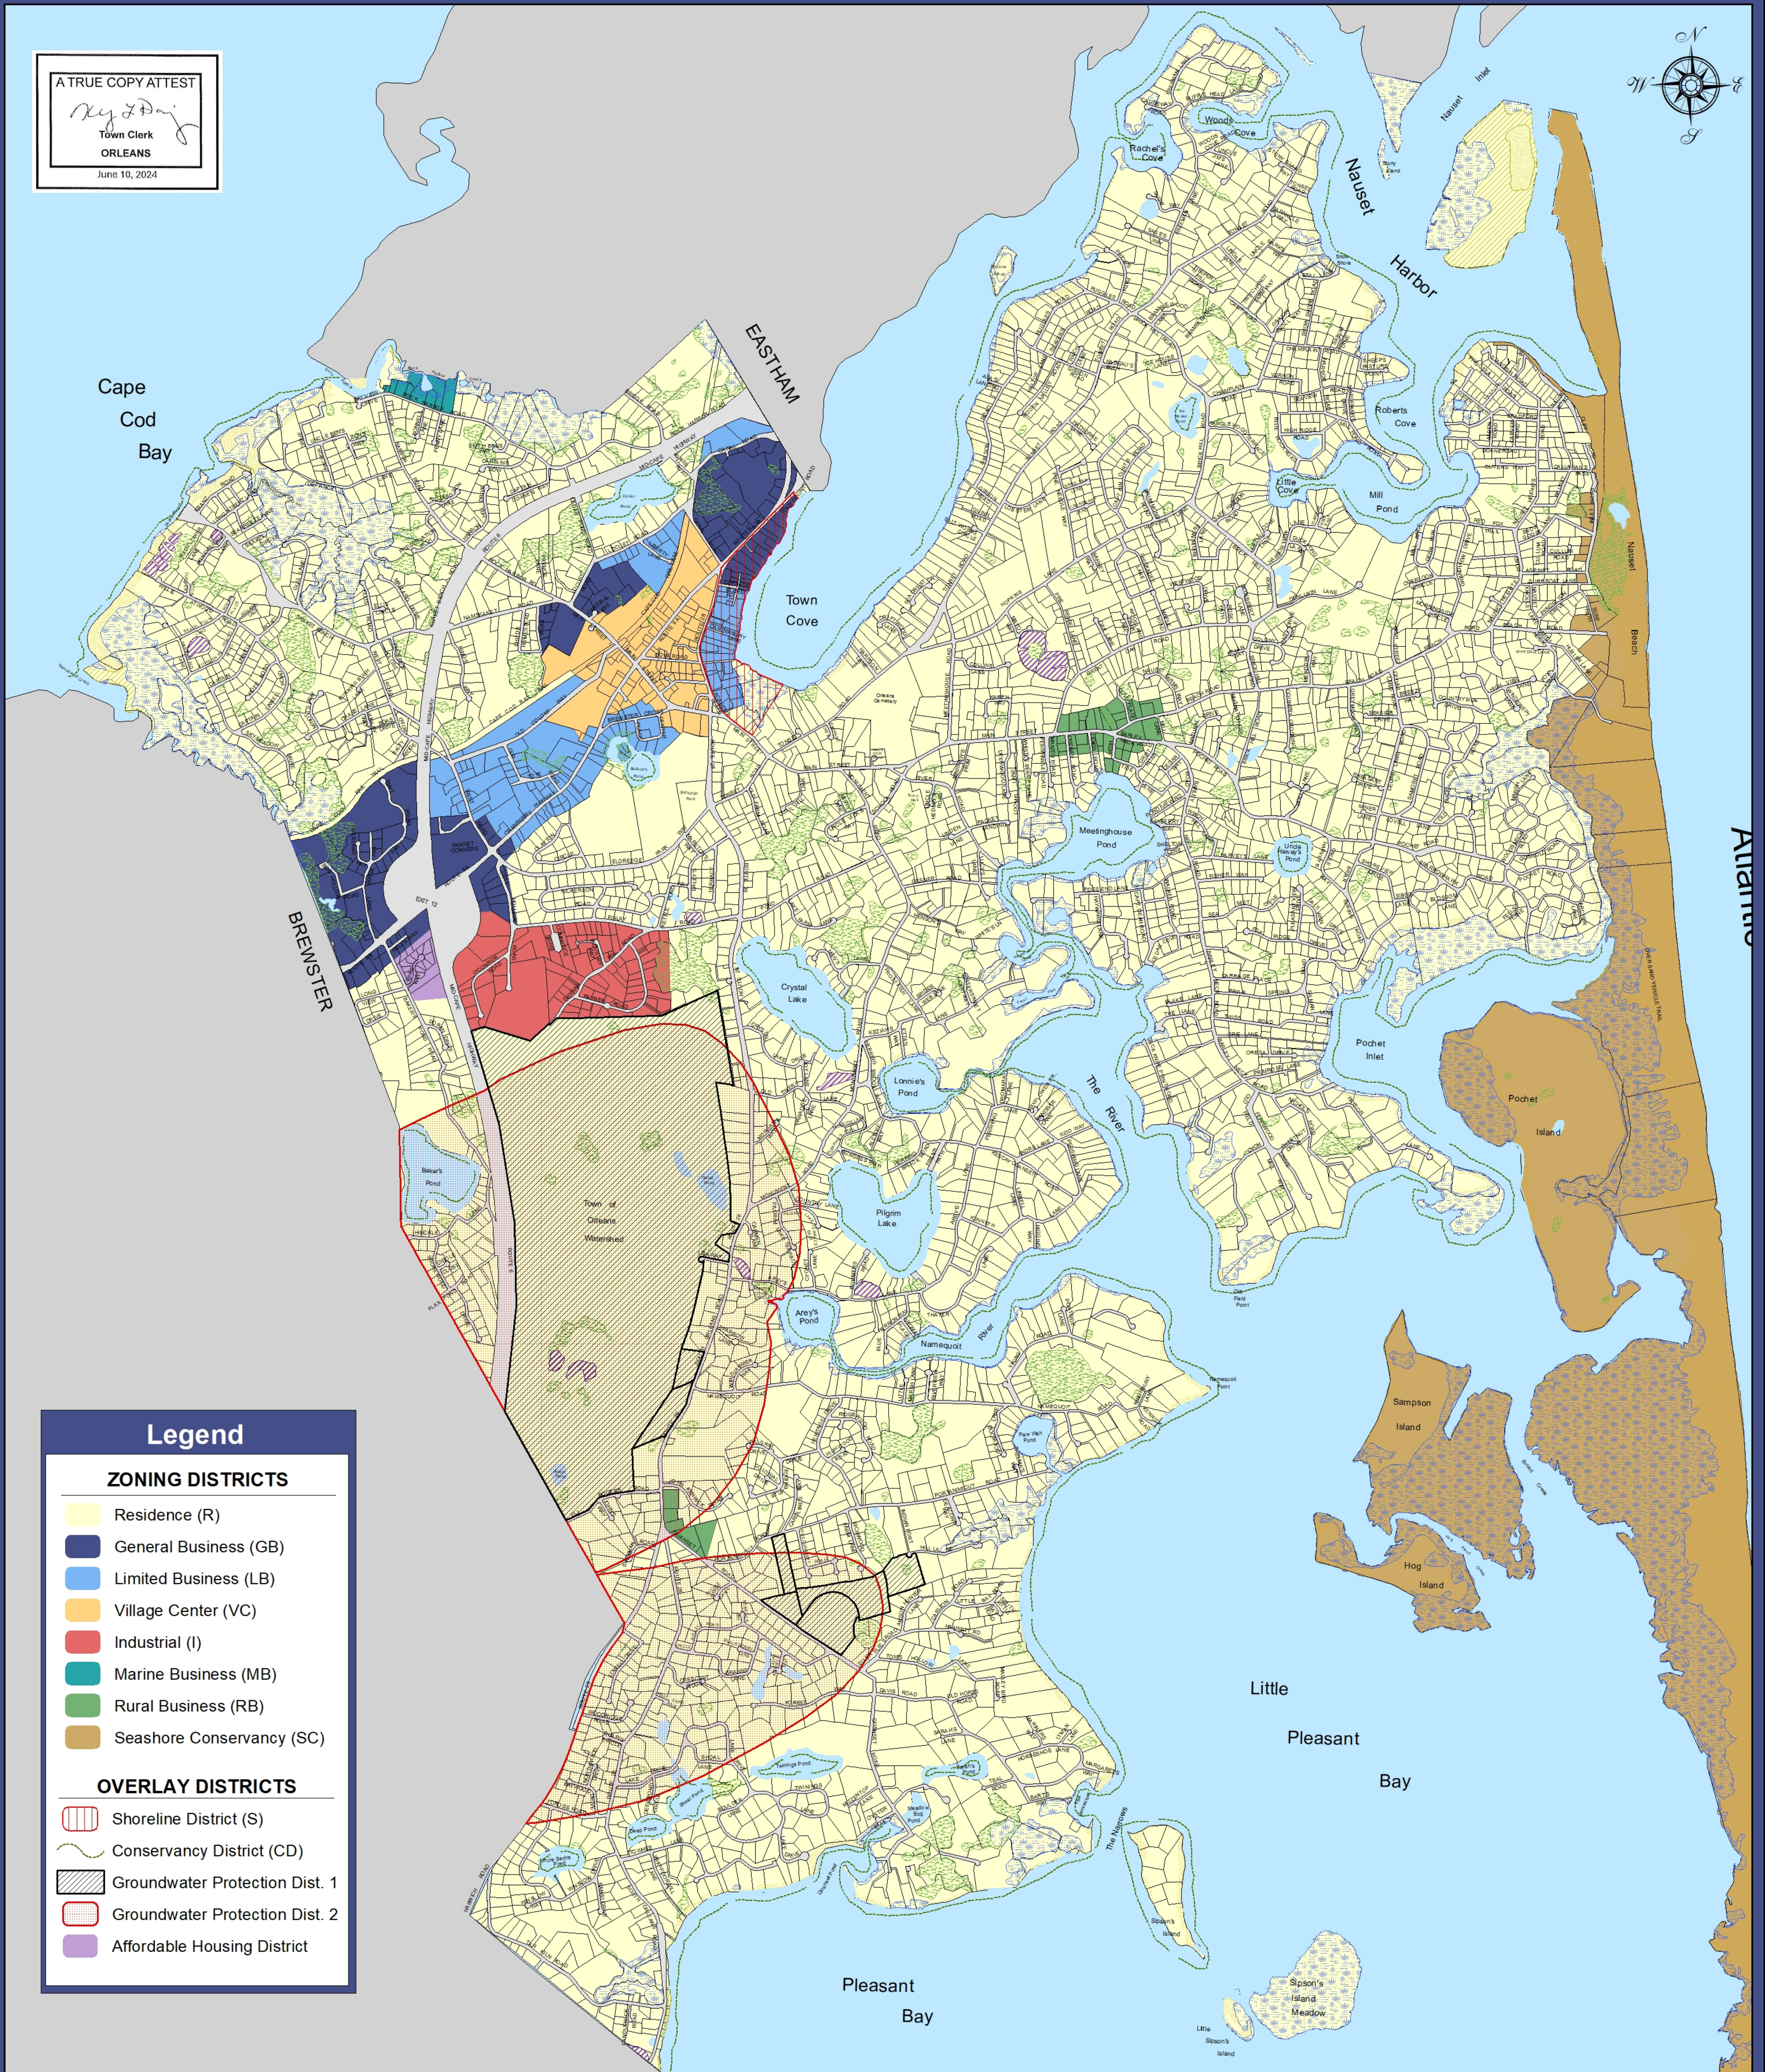

Orleans Zoning and Groundwater Protection Map

A TRUE COPY ATTEST
Kay J. Dow
 Town Clerk
 ORLEANS
 June 10, 2024

Legend

ZONING DISTRICTS

- Residence (R)
- General Business (GB)
- Limited Business (LB)
- Village Center (VC)
- Industrial (I)
- Marine Business (MB)
- Rural Business (RB)
- Seashore Conservancy (SC)

OVERLAY DISTRICTS

- Shoreline District (S)
- Conservancy District (CD)
- Groundwater Protection Dist. 1
- Groundwater Protection Dist. 2
- Affordable Housing District