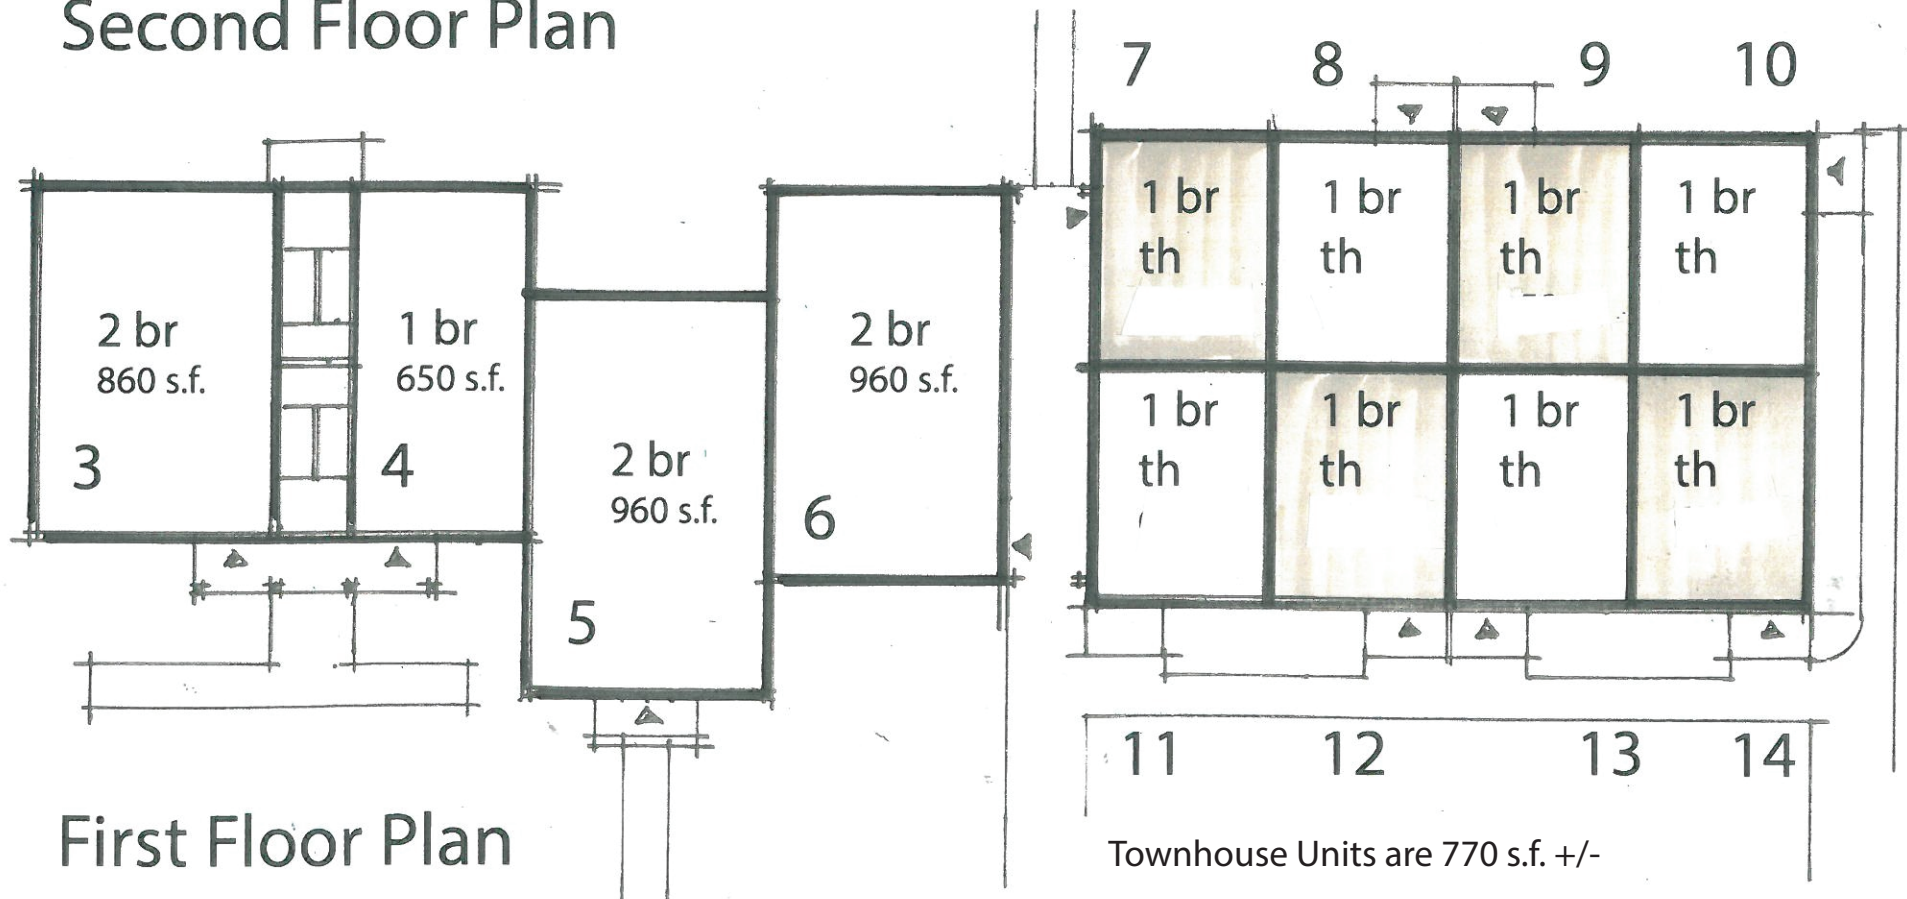

Second Floor Plan

4 at 2 br
 10 at 1 br
 total 14 units

First Floor Plan

Townhouse Units are 770 s.f. +/-