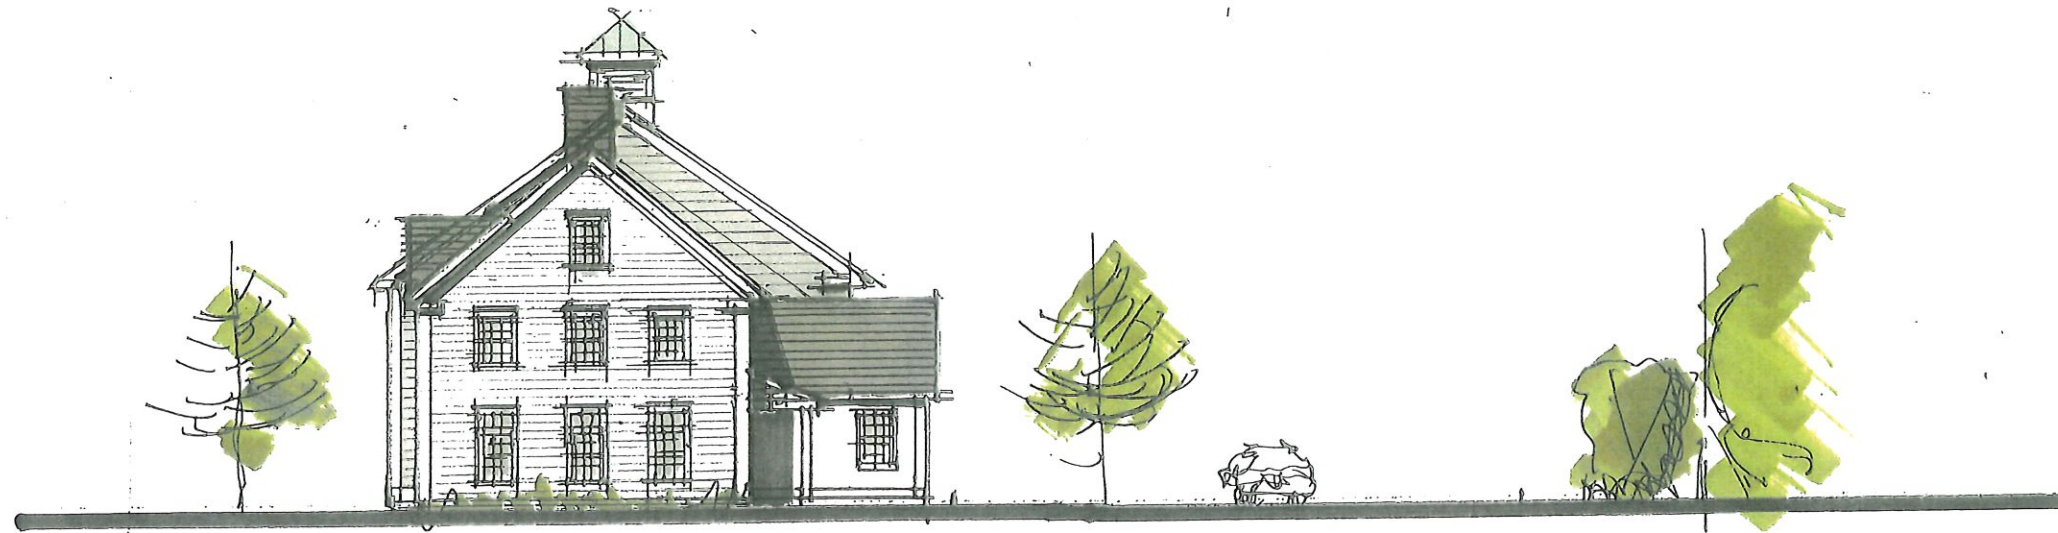

Town of Orleans Affordable Housing Trust
14 Unit New Building Study
12 February 2020

Site Plan

MAIN ST. VIEW

RIGHT SIDE VIEW

Second Floor Plan

First Floor Plan

4 at 2 br
10 at 1 br
total 14 units

12 FEB. 2020

First Floor Plan

770 s.f. +/-

Second Floor Plan

'Barn' - Schematic Cross-Section

12 FEB 2020