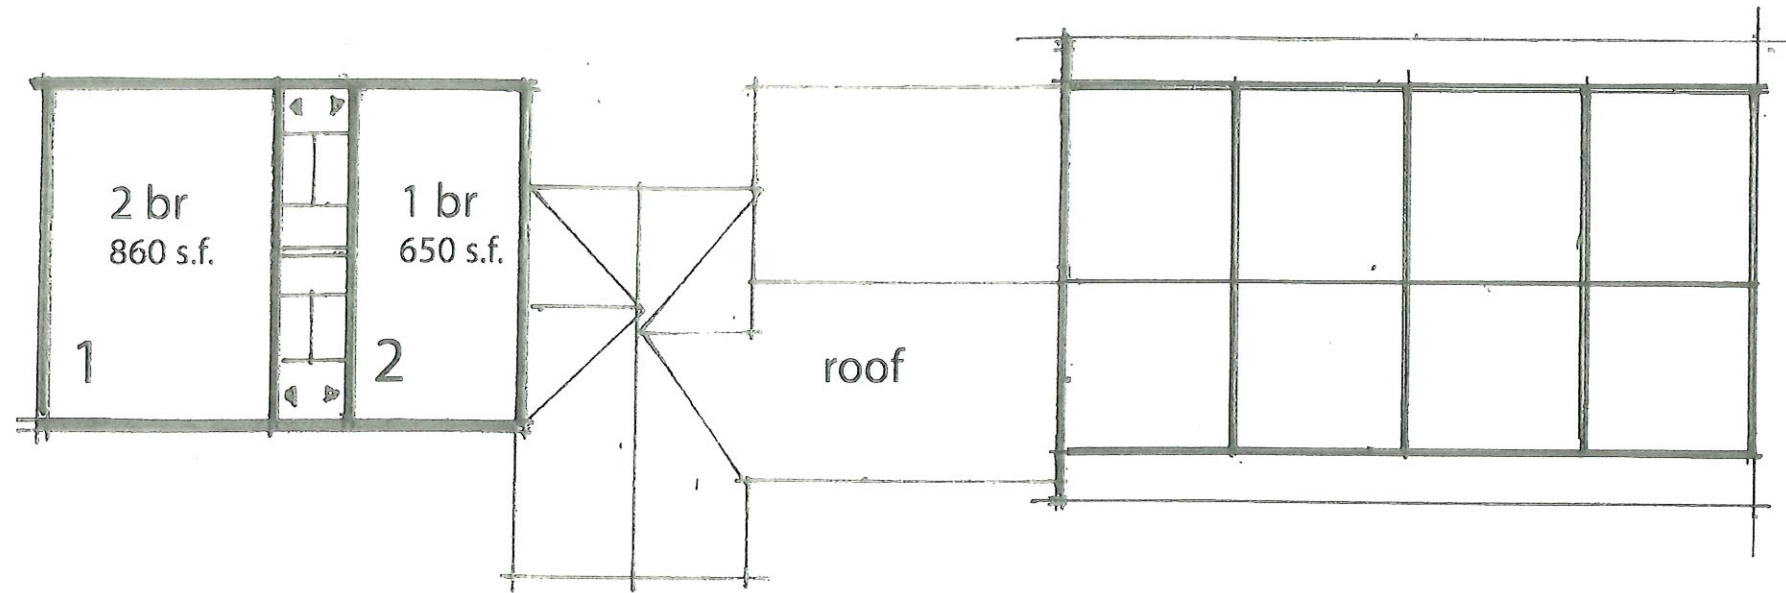

Town of Orleans Affordable Housing Trust
14 Unit New Building Study
12 February 2020

Site Plan

MAIN ST. VIEW

RIGHT SIDE VIEW

Second Floor Plan

First Floor Plan

4 at 2 br
10 at 1 br
total 14 units

12 FEB. 2020

First Floor Plan

770 s.f. +/-

Second Floor Plan

'Barn' - Schematic Cross-Section

12 FEB 2020