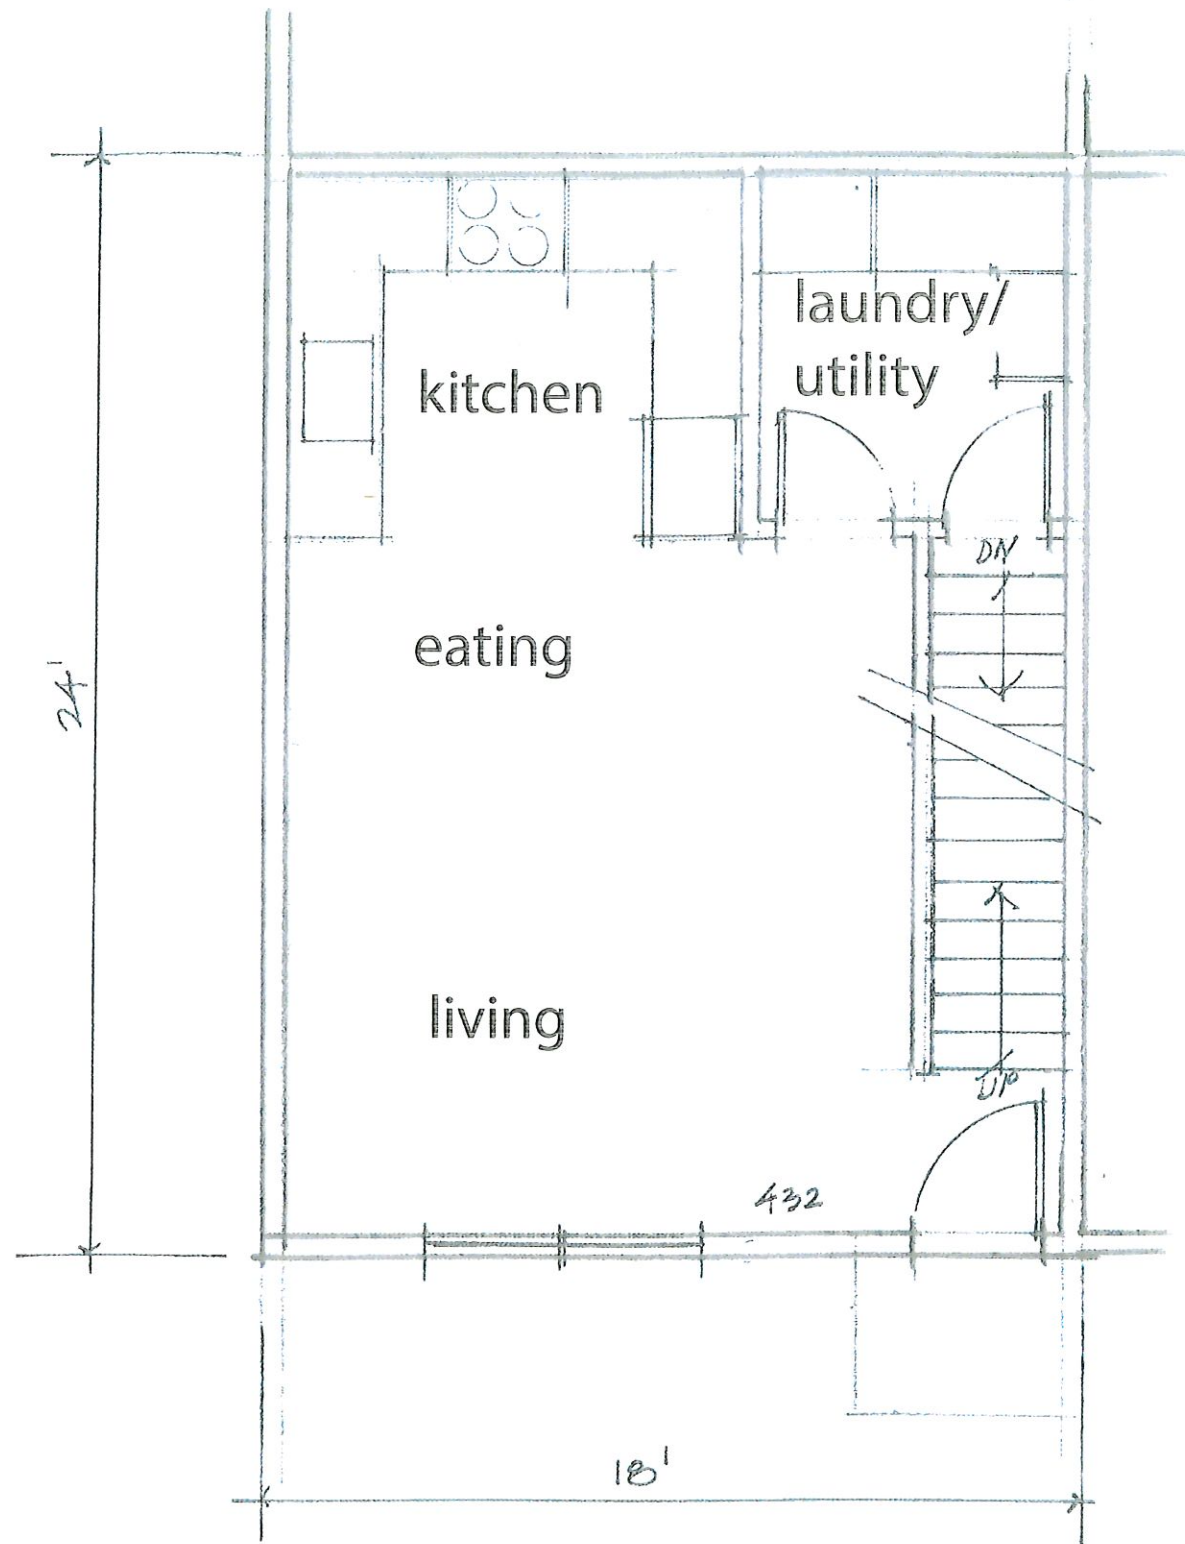

Town of Orleans Affordable Housing Trust
14 Unit New Building Study
12 February 2020

Site Plan

MAIN ST. VIEW

RIGHT SIDE VIEW

Second Floor Plan

First Floor Plan

4 at 2 br
10 at 1 br
total 14 units

12 FEB. 2020

First Floor Plan

770 s.f. +/-

Second Floor Plan

'Barn' - Schematic Cross-Section

12 FEB 2020