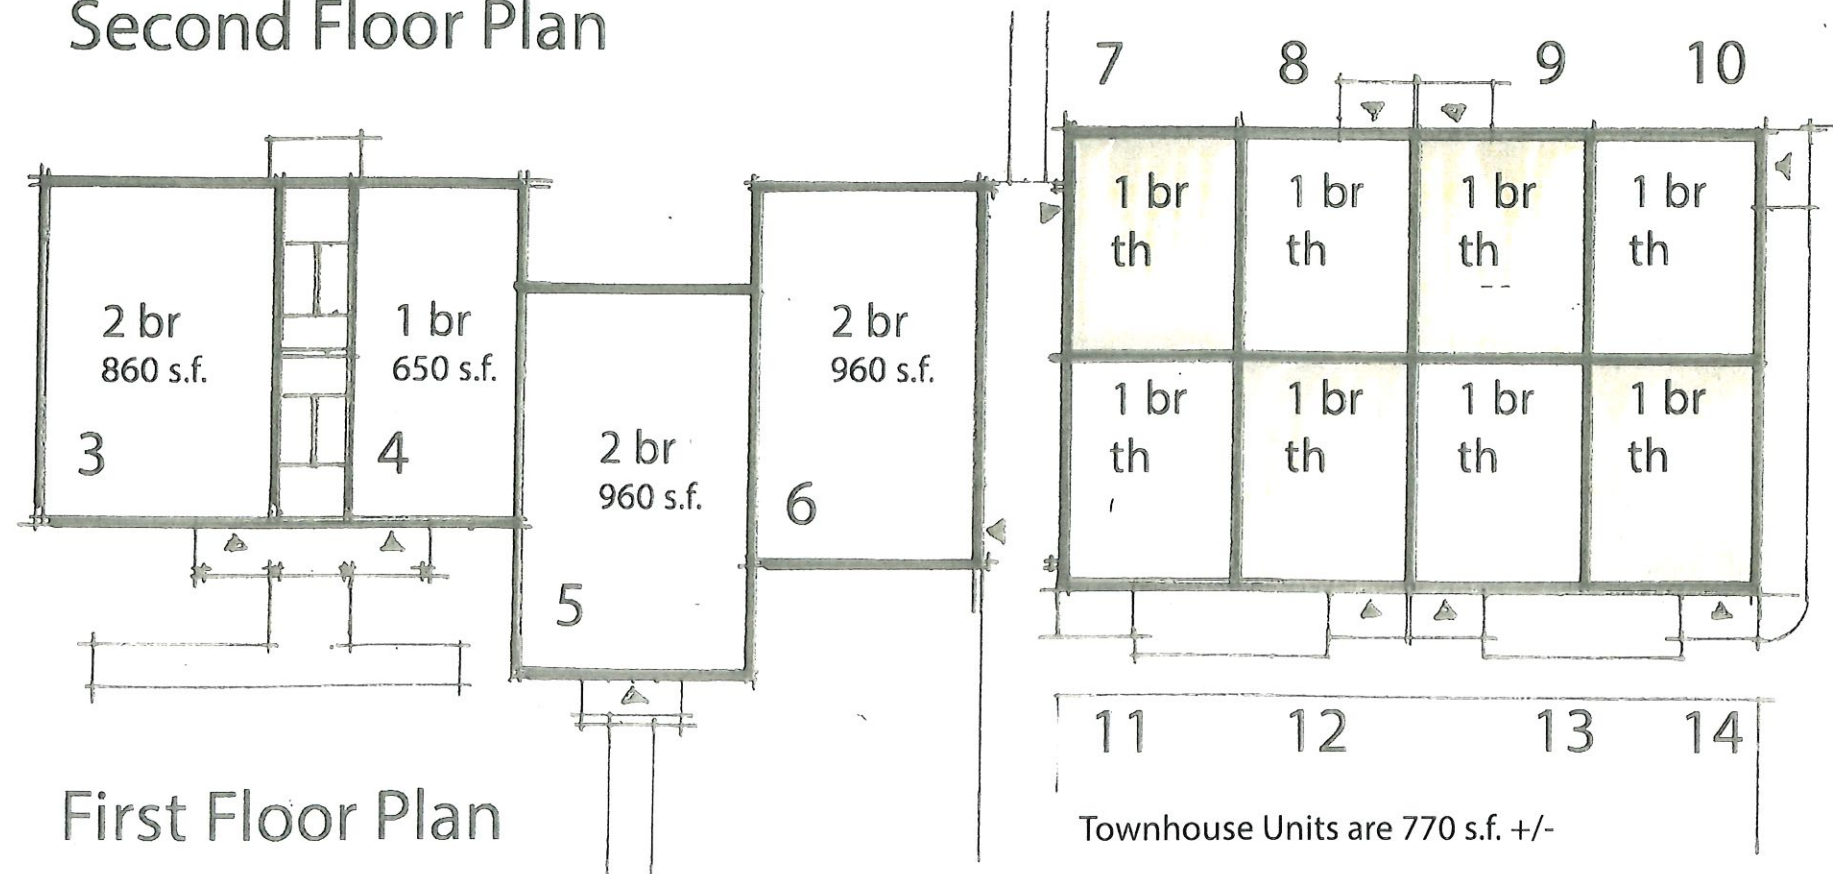

Town of Orleans Affordable Housing Trust
14 Unit New Building Study
12 February 2020

Site Plan

MAIN ST. VIEW

RIGHT SIDE VIEW

Second Floor Plan

First Floor Plan

4 at 2 br
10 at 1 br
total 14 units

12 FEB. 2020

First Floor Plan

770 s.f. +/-

Second Floor Plan

'Barn' - Schematic Cross-Section

12 FEB 2020