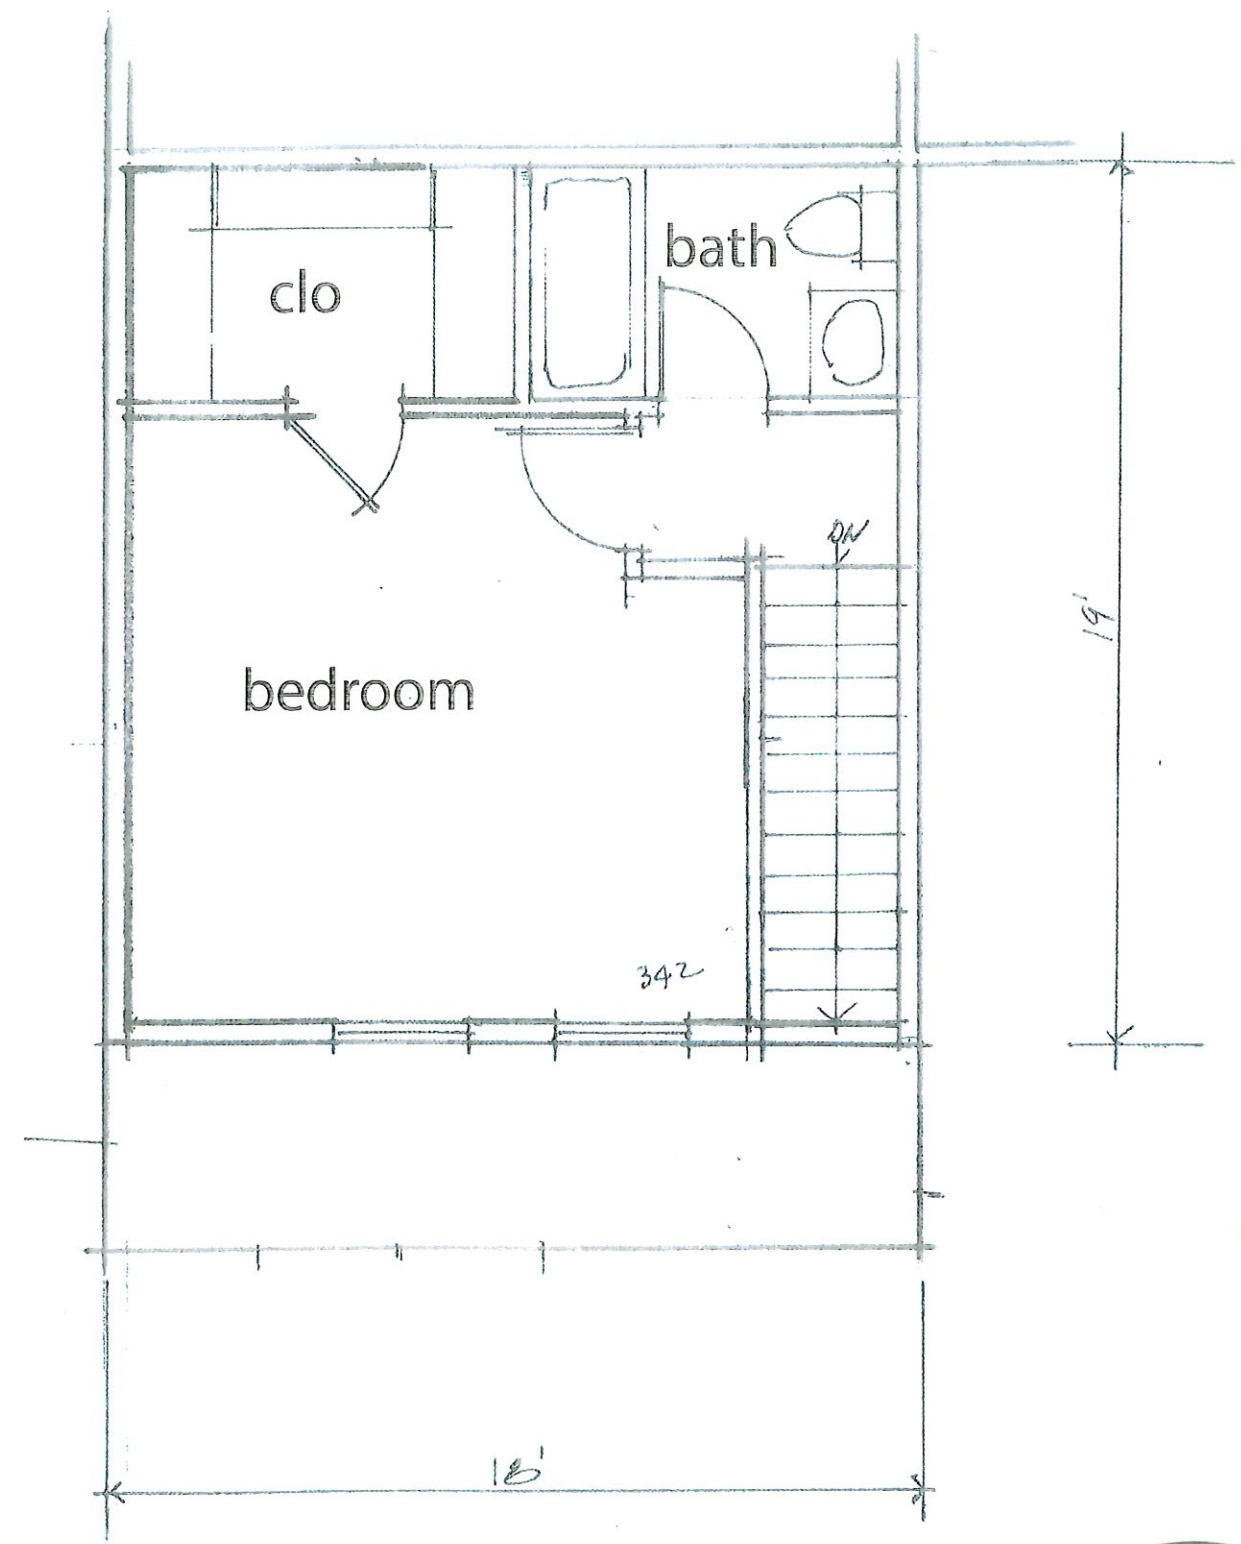

Town of Orleans Affordable Housing Trust
14 Unit New Building Study
12 February 2020

Site Plan

MAIN ST. VIEW

RIGHT SIDE VIEW

Second Floor Plan

First Floor Plan

4 at 2 br
10 at 1 br
total 14 units

12 FEB. 2020

First Floor Plan

770 s.f. +/-

Second Floor Plan

'Barn' - Schematic Cross-Section

12 FEB 2020