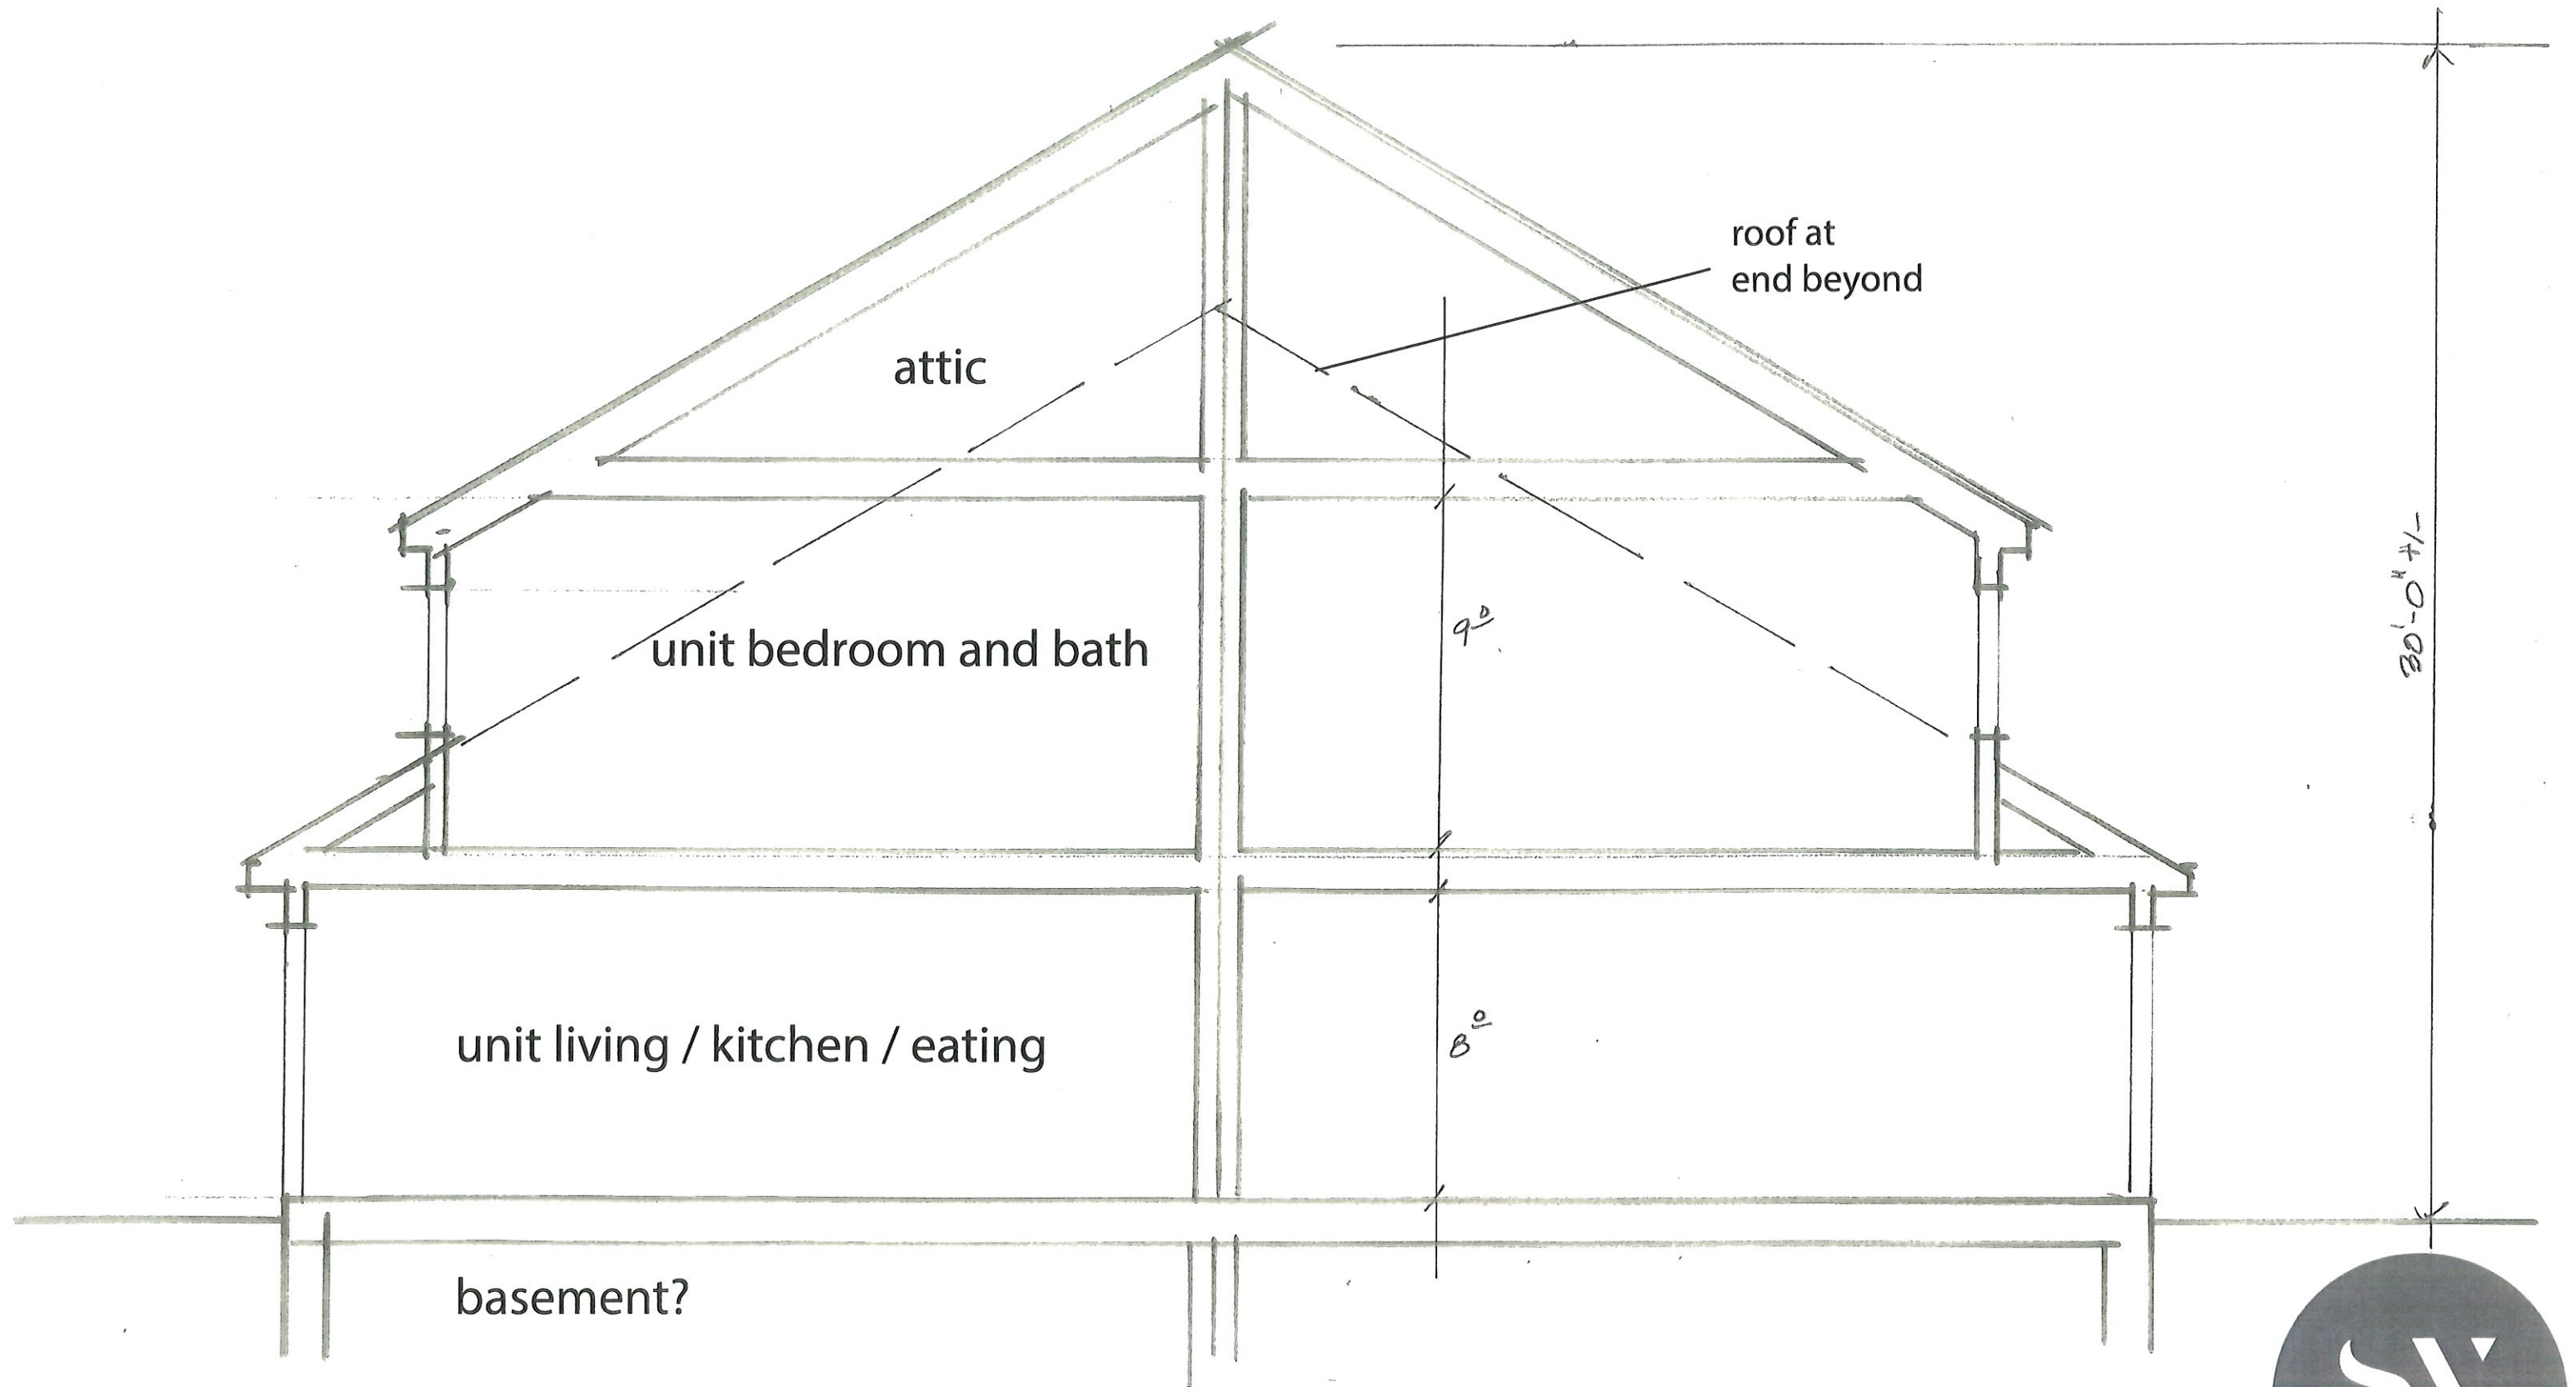

Town of Orleans Affordable Housing Trust
14 Unit New Building Study
12 February 2020

Site Plan

MAIN ST. VIEW

RIGHT SIDE VIEW

Second Floor Plan

First Floor Plan

4 at 2 br
10 at 1 br
total 14 units

12 FEB. 2020

First Floor Plan

770 s.f. +/-

Second Floor Plan

'Barn' - Schematic Cross-Section

12 FEB 2020